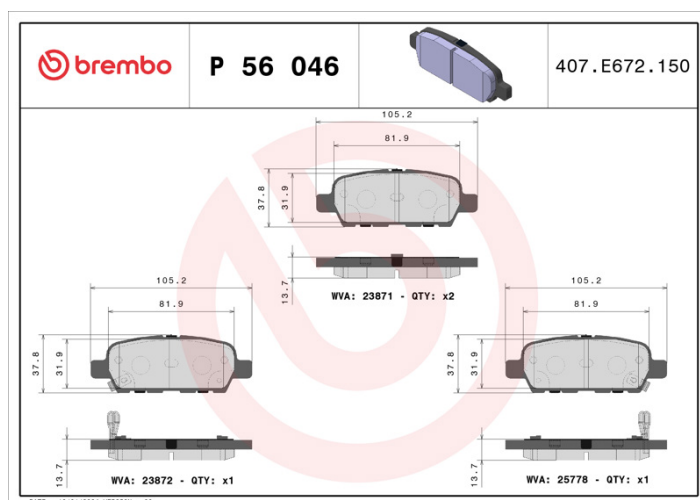

BRAKE PAD

P 56 046

The P 56 046 brake pad is synonymous with reliability

The Brembo brake pad guarantees ultimate safety when braking thanks to the use of more than 100 different compounds, designed according to the type of vehicle and use. Stopping distances reduced to a minimum, maximum driving comfort and silent operation are the most important features of Brembo materials. Brembo brake pads are supplied together with an extensive range of accessories and assembly kits for professional-standard installation.

- ✓ OE-equivalent
- ✓ Brembo quality
- ✓ ECE-R90 certificate
- ✓ Safety
- ✓ Performance
- ✓ Comfort

Technical specifications

EAN code 8020584055267	Axle Rear	Thickness 14 mm
Width 105 mm	Height 37 mm	Braking system Akebono
Wear indicator Acoustic	WVA number 23872,23871,24088	