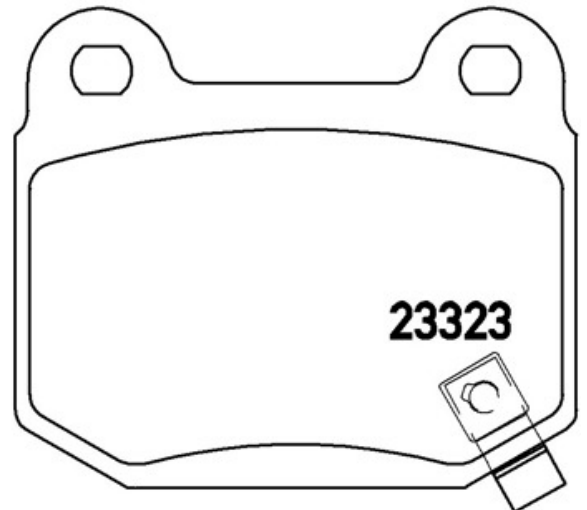

Technical specifications

EAN code
8020584055281

Axle
Rear

Thickness
14 mm

Width
77 mm

Height
66 mm

Braking system
Brembo

Wear indicator
Acoustic

WVA number
23323,21580

COMPATIBLE VEHICLES