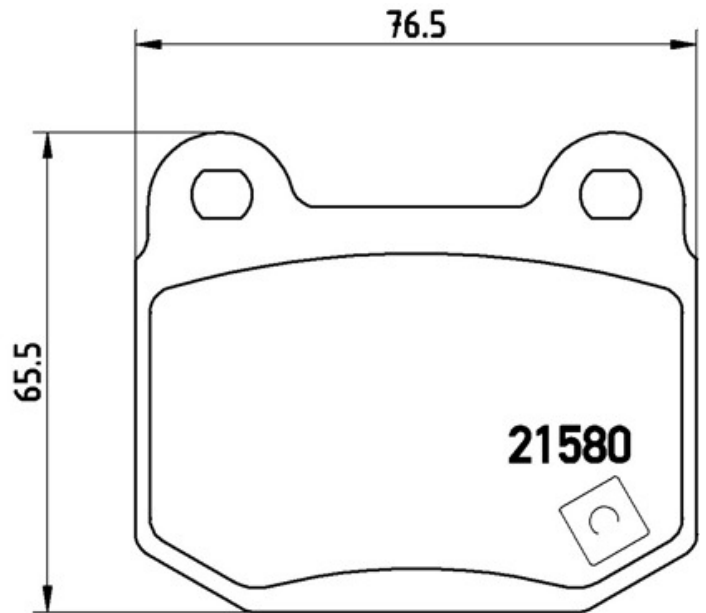

Technical specifications

EAN code
8020584055281

Axle
Rear

Thickness
14 mm

Width
77 mm

Height
66 mm

Braking system
Brembo

Wear indicator
Acoustic

WVA number
23323,21580

COMPATIBLE VEHICLES