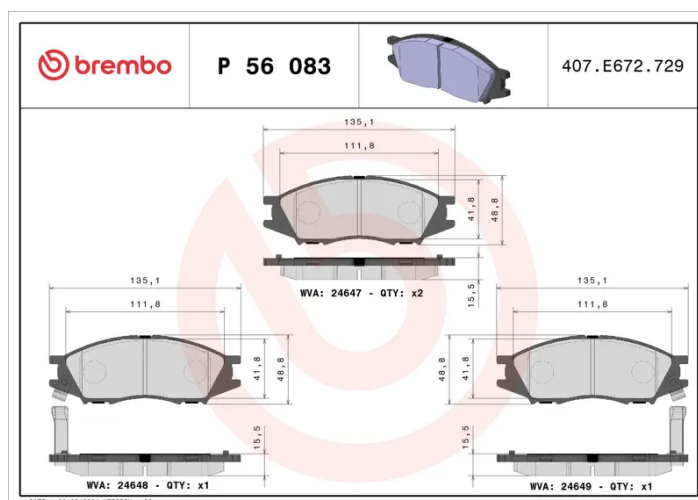

### Technical specifications

EAN code <b>8020584103357</b>	Axle <b>Front</b>	Thickness <b>15 mm</b>
Width <b>135 mm</b>	Height <b>48 mm</b>	Braking system <b>Akebono</b>
Wear indicator <b>Acoustic</b>	WVA number <b>24647,24648,24649</b>	Accessories <b>With anti-squeal shim</b>