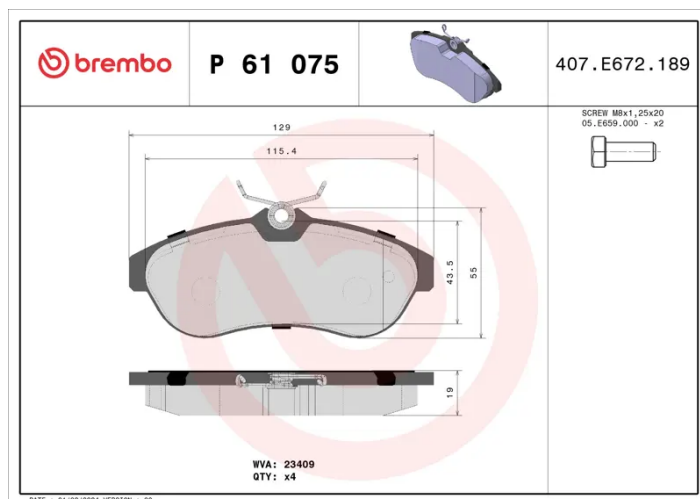

BRAKE PAD

P 61 075

The P 61 075 brake pad is synonymous with reliability

The Brembo brake pad guarantees ultimate safety when braking thanks to the use of more than 100 different compounds, designed according to the type of vehicle and use. Stopping distances reduced to a minimum, maximum driving comfort and silent operation are the most important features of Brembo materials. Brembo brake pads are supplied together with an extensive range of accessories and assembly kits for professional-standard installation.

- ✓ OE-equivalent
- ✓ Brembo quality
- ✓ ECE-R90 certificate
- ✓ Safety
- ✓ Performance
- ✓ Comfort
- ✓ With accessories

Technical specifications

EAN code 8020584056516	Axle Front	Thickness 19 mm
Width 129 mm	Height 56 mm	Braking system Lucas
Wear indicator Without	WVA number 23409	Accessories With brake caliper bolts With accessories With anti-squeal shim