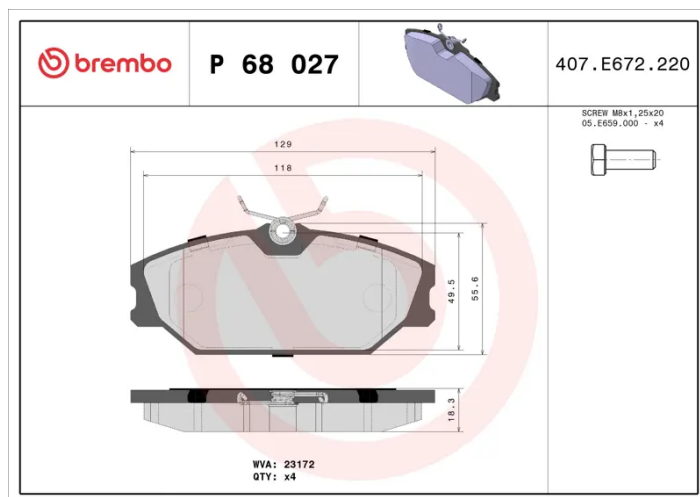

BRAKE PAD

P 68 027

The P 68 027 brake pad is synonymous with reliability

The Brembo brake pad guarantees ultimate safety when braking thanks to the use of more than 100 different compounds, designed according to the type of vehicle and use. Stopping distances reduced to a minimum, maximum driving comfort and silent operation are the most important features of Brembo materials. Brembo brake pads are supplied together with an extensive range of accessories and assembly kits for professional-standard installation.

- ✓ OE-equivalent
- ✓ Brembo quality
- ✓ ECE-R90 certificate
- ✓ Safety
- ✓ Performance
- ✓ Comfort
- ✓ With accessories

Technical specifications

EAN code 8020584056905	Axle Front	Thickness 18 mm
Width 129 mm	Height 55 mm	Braking system Lucas
Wear indicator Without	WVA number 23172	Accessories With accessories With anti-squeal shim With brake caliper bolts