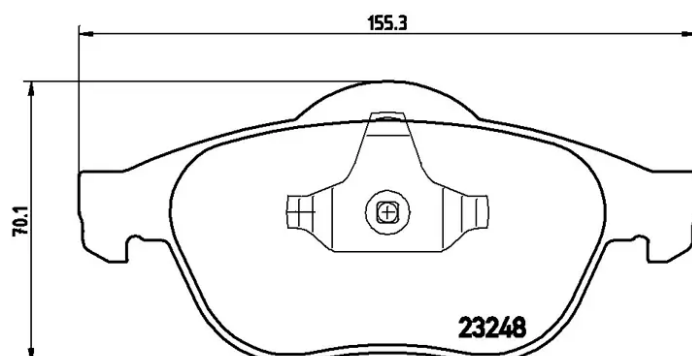

BRAKE PAD

P 68 032

The P 68 032 brake pad is synonymous with reliability

The Brembo brake pad guarantees ultimate safety when braking thanks to the use of more than 100 different compounds, designed according to the type of vehicle and use. Stopping distances reduced to a minimum, maximum driving comfort and silent operation are the most important features of Brembo materials. Brembo brake pads are supplied together with an extensive range of accessories and assembly kits for professional-standard installation.

- ✓ OE-equivalent
- ✓ Brembo quality
- ✓ ECE-R90 certificate
- ✓ Safety
- ✓ Performance
- ✓ Comfort
- ✓ With accessories

Technical specifications

EAN code 8020584056950	Axle Front	Thickness 18 mm
Width 156 mm	Height 68 mm	Braking system Teves
Wear indicator Without	WVA number 23248,23245	Accessories With piston clip With accessories With anti-squeal shim