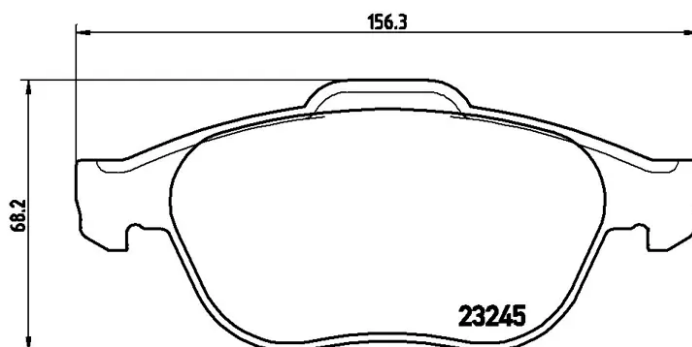

BRAKE PAD

P 68 032

The P 68 032 brake pad is synonymous with reliability

The Brembo brake pad guarantees ultimate safety when braking thanks to the use of more than 100 different compounds, designed according to the type of vehicle and use. Stopping distances reduced to a minimum, maximum driving comfort and silent operation are the most important features of Brembo materials. Brembo brake pads are supplied together with an extensive range of accessories and assembly kits for professional-standard installation.

- ✓ OE-equivalent
- ✓ Brembo quality
- ✓ ECE-R90 certificate
- ✓ Safety
- ✓ Performance
- ✓ Comfort
- ✓ With accessories

Technical specifications

EAN code 8020584056950	Axle Front	Thickness 18 mm
Width 156 mm	Height 68 mm	Braking system Teves
Wear indicator Without	WVA number 23248,23245	Accessories With piston clip With accessories With anti-squeal shim