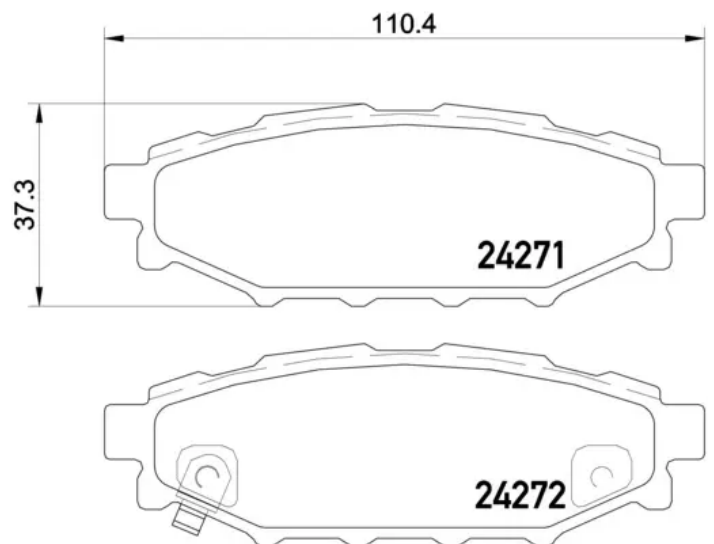

## P 78 020

The P 78 020 brake pad is synonymous with reliability

The Brembo brake pad guarantees ultimate safety when braking thanks to the use of more than 100 different compounds, designed according to the type of vehicle and use. Stopping distances reduced to a minimum, maximum driving comfort and silent operation are the most important features of Brembo materials. Brembo brake pads are supplied together with an extensive range of accessories and assembly kits for professional-standard installation.

### Technical specifications

EAN code	Axle	Thickness
<b>8020584103746</b>	<b>Rear</b>	<b>15 mm</b>
Width	Height	Braking system
<b>110 mm</b>	<b>37 mm</b>	<b>Akebono</b>
Wear indicator	WVA number	Accessories
<b>Acoustic</b>	<b>24271,24272</b>	<b>With anti-squeal shim</b>