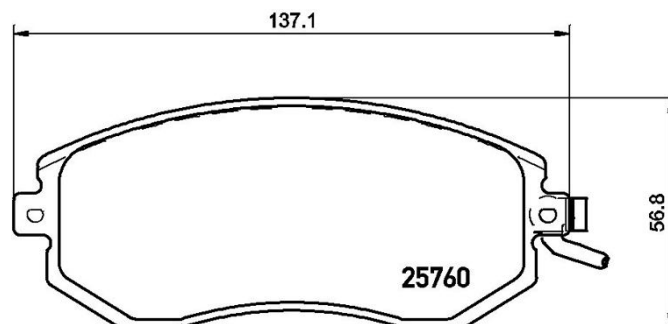

## P 78 021

The P 78 021 brake pad is synonymous with reliability

The Brembo brake pad guarantees ultimate safety when braking thanks to the use of more than 100 different compounds, designed according to the type of vehicle and use. Stopping distances reduced to a minimum, maximum driving comfort and silent operation are the most important features of Brembo materials. Brembo brake pads are supplied together with an extensive range of accessories and assembly kits for professional-standard installation.

### Technical specifications

EAN code <b>8020584111598</b>	Axle <b>Front and rear</b>	Thickness <b>17 mm</b>
Width <b>137 mm</b>	Height <b>57 mm</b>	Braking system <b>Tokico</b>
Wear indicator <b>Acoustic</b>	WVA number <b>25761,25760</b>	Accessories <b>With accessories</b>