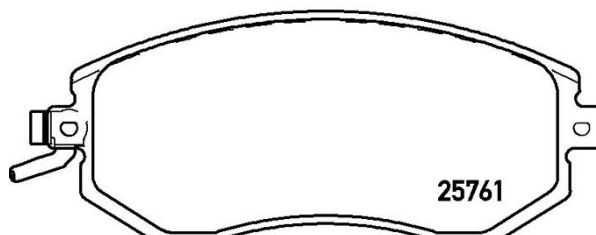

## P 78 021

The P 78 021 brake pad is synonymous with reliability

The Brembo brake pad guarantees ultimate safety when braking thanks to the use of more than 100 different compounds, designed according to the type of vehicle and use. Stopping distances reduced to a minimum, maximum driving comfort and silent operation are the most important features of Brembo materials. Brembo brake pads are supplied together with an extensive range of accessories and assembly kits for professional-standard installation.

### Technical specifications

EAN code <b>8020584111598</b>	Axle <b>Front and rear</b>	Thickness <b>17 mm</b>
Width <b>137 mm</b>	Height <b>57 mm</b>	Braking system <b>Tokico</b>
Wear indicator <b>Acoustic</b>	WVA number <b>25761,25760</b>	Accessories <b>With accessories</b>