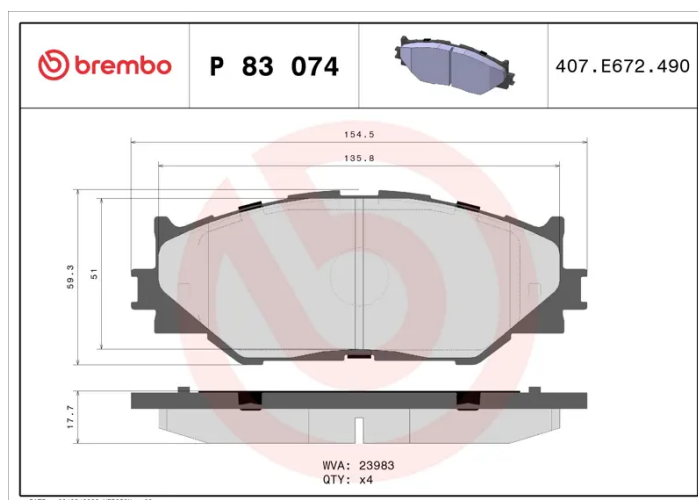

BRAKE PAD

P 83 074

The P 83 074 brake pad is synonymous with reliability

The Brembo brake pad guarantees ultimate safety when braking thanks to the use of more than 100 different compounds, designed according to the type of vehicle and use. Stopping distances reduced to a minimum, maximum driving comfort and silent operation are the most important features of Brembo materials. Brembo brake pads are supplied together with an extensive range of accessories and assembly kits for professional-standard installation.

- ✓ OE-equivalent
- ✓ Brembo quality
- ✓ ECE-R90 certificate
- ✓ Safety
- ✓ Performance
- ✓ Comfort

Technical specifications

EAN code 8020584062128	Axle Front	Thickness 18 mm
Width 155 mm	Height 60 mm	Braking system Advics
Wear indicator Without	WVA number 23983	Accessories With anti-squeal shim