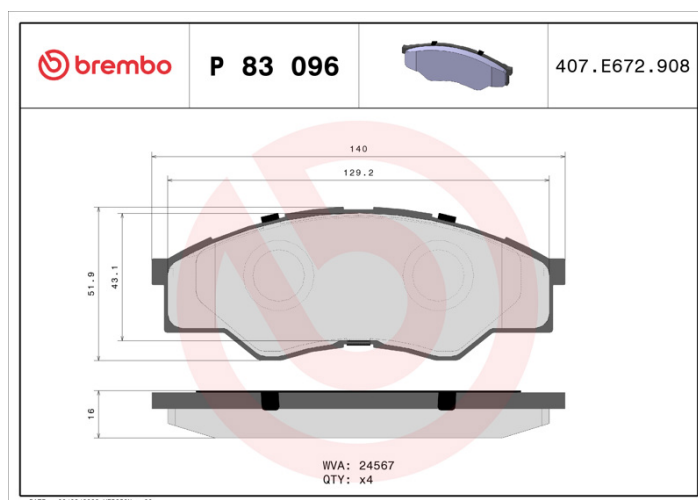

BRAKE PAD

P 83 096

The P 83 096 brake pad is synonymous with reliability

The Brembo brake pad guarantees ultimate safety when braking thanks to the use of more than 100 different compounds, designed according to the type of vehicle and use. Stopping distances reduced to a minimum, maximum driving comfort and silent operation are the most important features of Brembo materials. Brembo brake pads are supplied together with an extensive range of accessories and assembly kits for professional-standard installation.

- ✓ OE-equivalent
- ✓ Brembo quality
- ✓ ECE-R90 certificate
- ✓ Safety
- ✓ Performance
- ✓ Comfort

Technical specifications

EAN code	Axle	Thickness
8020584062340	Front	16 mm
Width	Height	Braking system
140 mm	52 mm	Advics
Wear indicator	WVA number	
Without	24567	