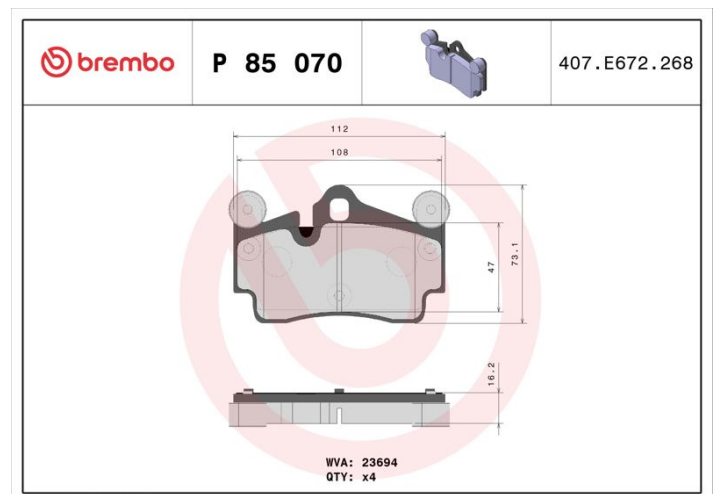

BRAKE PAD

P 85 070

The P 85 070 brake pad is synonymous with reliability

The Brembo brake pad guarantees ultimate safety when braking thanks to the use of more than 100 different compounds, designed according to the type of vehicle and use. Stopping distances reduced to a minimum, maximum driving comfort and silent operation are the most important features of Brembo materials. Brembo brake pads are supplied together with an extensive range of accessories and assembly kits for professional-standard installation.

- ✓ OE-equivalent
- ✓ Brembo quality
- ✓ ECE-R90 certificate
- ✓ Safety
- ✓ Performance
- ✓ Comfort

Technical specifications

EAN code 8020584058732	Axle Rear	Thickness 17 mm
Width 117 mm	Height 73 mm	Braking system Brembo
Wear indicator Prepared for wear indicator	WVA number 23694	Accessories With counterweights