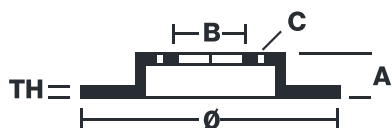

## 59.E114.90

The 59.E114.90 brake disc is synonymous with reliability

Type-3 slotting used to distinguish the Brembo SPORT | TY3 brake disc is widely used in professional motorsports. It therefore offers superior initial response with excellent release characteristics, improving braking performance while giving the vehicle an aggressive appearance. The Brembo logo on the braking surface adds an exclusive and unique touch to the vehicle. The SPORT | TY3 brake discs are plug-and-play since they replace OE discs directly.

### Technical specifications

Diameter	Thickness (TH)	Height (A)
<b>295 mm</b>	<b>28 mm</b>	<b>51 mm</b>
Number of holes (C)	Brake disc type	Centering
<b>5</b>	<b>Solid</b>	<b>67 mm</b>
Min. thickness	Tightening torque	Axle
<b>26 mm</b>	<b>130 Nm</b>	<b>Front</b>
Units per box	EAN code	
<b>1</b>	<b>8020584605639</b>	