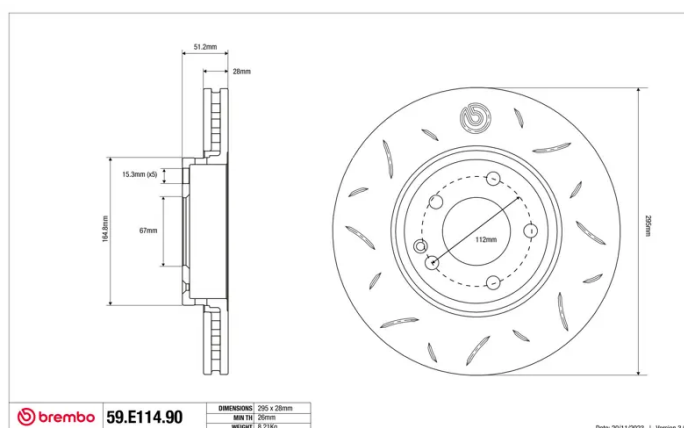

### Technical specifications

Diameter	Thickness (TH)	Height (A)
<b>295 mm</b>	<b>28 mm</b>	<b>51 mm</b>
Number of holes (C)	Brake disc type	Centering
<b>5</b>	<b>Solid</b>	<b>67 mm</b>
Min. thickness	Tightening torque	Axle
<b>26 mm</b>	<b>130 Nm</b>	<b>Front</b>
Units per box	EAN code	
<b>1</b>	<b>8020584605639</b>	

**brembo** 59.E114.90

DIMENSIONI	295 x 28mm
MIN TH	26mm
WEIGHT	8.21kg

Date: 2011/2023 | Version: 3.00