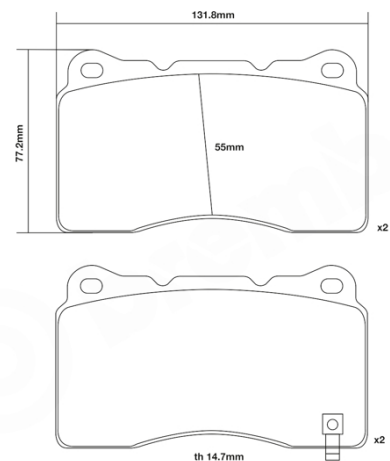

- ✓ OE-equivalent
- ✓ Brembo quality
- ✓ ECE-R90 certificate
- ✓ Safety
- ✓ Performance
- ✓ Comfort
- ✓ Sports driving
- ✓ Sporty look

Technical specifications

Width	Thickness
132 mm	15 mm
WVA number	Axle
23092,23325	Front and rear
EAN code	
8020584602409	