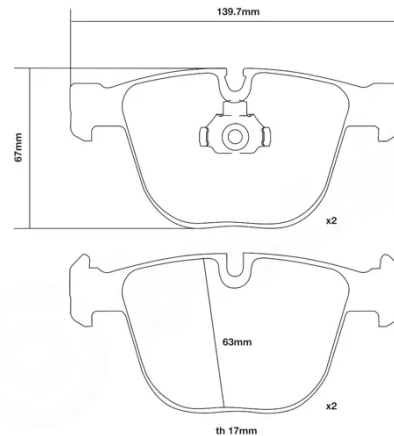

- ✓ OE-equivalent
- ✓ Brembo quality
- ✓ ECE-R90 certificate
- ✓ Safety
- ✓ Performance
- ✓ Comfort
- ✓ Sports driving
- ✓ Sporty look

Technical specifications

Width	Thickness	
140 mm	17 mm	
Wear indicator	WVA number	Axle
Prepared for wear indicator	23730	Rear
EAN code		
8020584602737		