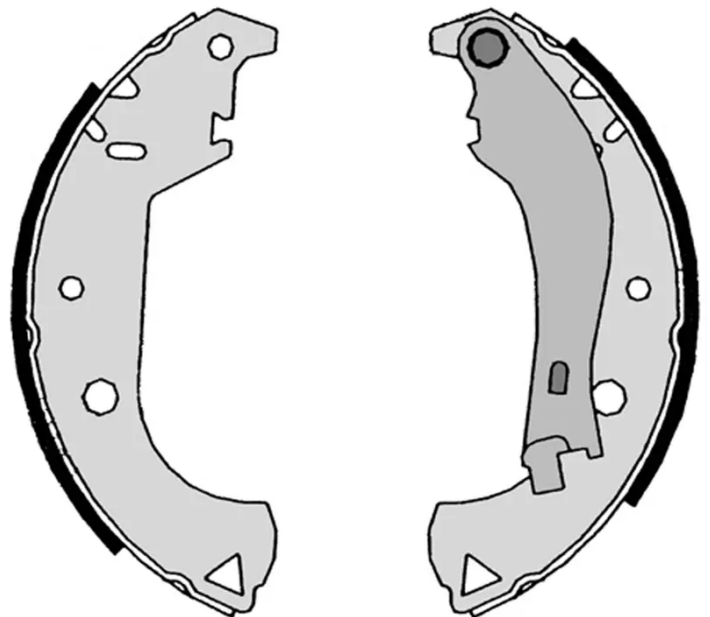

SHOE

S 23 524

The S 23 524 brake shoe is synonymous with reliability

Brembo brake shoes of original equipment quality guarantee the safe and reliable performance of your drum braking system. All Brembo brake shoes are accompanied by a ECE-R90 homologation certificate.

- ✓ OE-equivalent
- ✓ Brembo quality
- ✓ ECE-R90 certificate
- ✓ Safety
- ✓ Durability

Technical specifications

EAN code
8432509640517

Rear

Diameter
229 mm

Width
42 mm

Braking system
Bendix

Parking brake lever
With handbrake lever