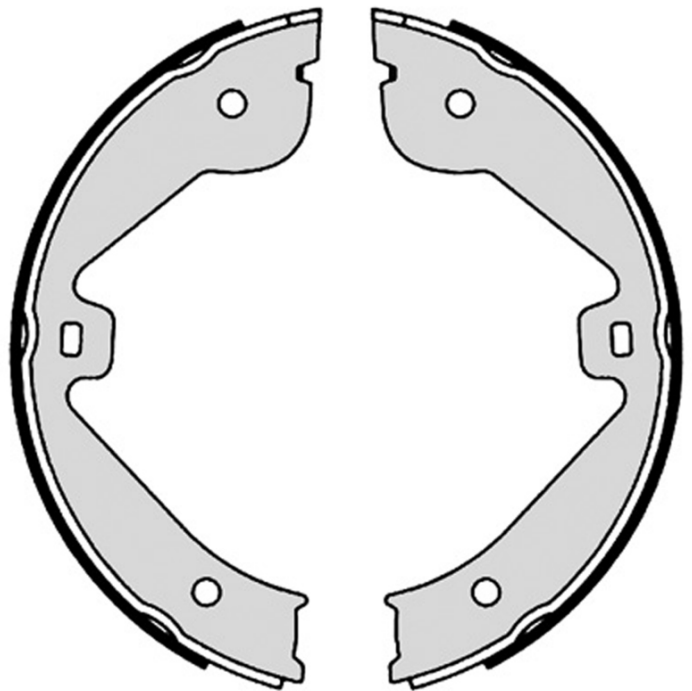

SHOE

S 85 536

The S 85 536 brake shoe is synonymous with reliability

Brembo brake shoes of original equipment quality guarantee the safe and reliable performance of your drum braking system. All Brembo brake shoes are accompanied by a ECE-R90 homologation certificate.

- ✓ OE-equivalent
- ✓ Brembo quality
- ✓ ECE-R90 certificate
- ✓ Safety
- ✓ Durability

Technical specifications

EAN code
8432509644928

Rear

Diameter
210 mm

Width
30 mm

Braking system
ATE

Type
Parking brake