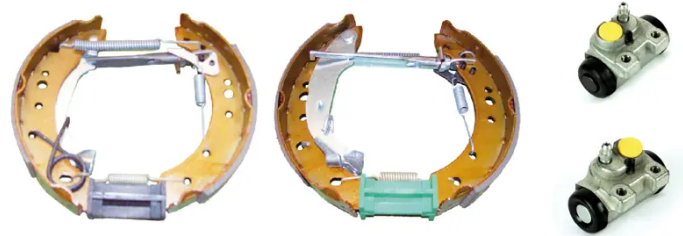

# SHOE KIT K 61 079

The K 61 079 shoe kit is synonymous with reliability

The Brembo Kit & Fit is the ideal solution for the maintenance of drum brakes: everything you need for quick and efficient servicing is supplied in a single pre-assembled package, all with guaranteed Brembo quality. The kit contains all the components necessary for drum brake maintenance: shoes, brake wheel cylinders, springs, lubricant, and fixing kit.

- ✓ OE-equivalent
- ✓ Brembo quality
- ✓ ECE-R90 certificate
- ✓ Safety
- ✓ Durability
- ✓ Quick assembly
- ✓ With accessories
- ✓ Pre-Assembled Kit

## Technical specifications

EAN code	Axle	Diameter
<b>8020584076484</b>	<b>Rear</b>	<b>203 mm</b>
Width	Master cylinder diameter	Type of assembly
<b>39 mm</b>	<b>19 mm</b>	<b>Pre-assembled</b>
Braking system	Brake proportioning valve	
<b>Lucas</b>		