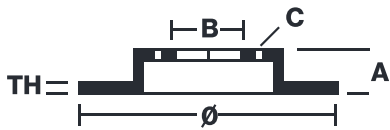

### Technical specifications

EAN code  
**8020584015377**

Axle  
**Rear**

Diameter Ø  
**274 mm**

Thickness (TH)  
**11 mm**

Height (A)  
**82 mm**

Number of holes (C)  
**5**

Brake disc type  
**Solid**