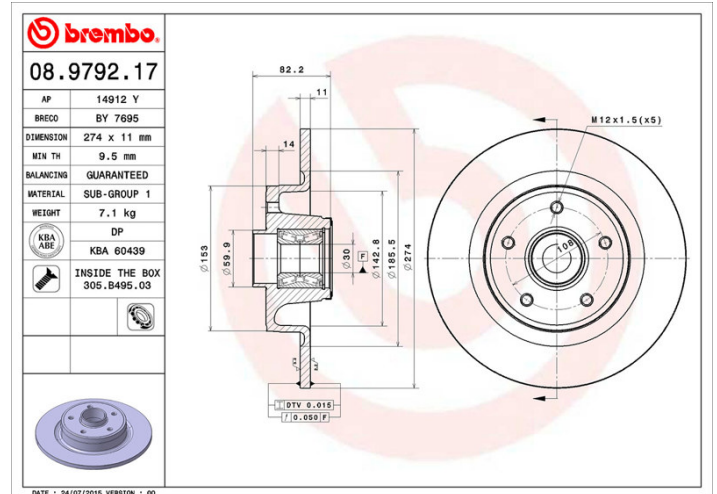

### Technical specifications

EAN code  
**8020584015377**

Axle  
**Rear**

Diameter Ø  
**274 mm**

Thickness (TH)  
**11 mm**

Height (A)  
**82 mm**

Number of holes (C)  
**5**

Brake disc type  
**Solid**

Centering (B)  
**30 mm**

Min. thickness  
**9,5 mm**

Tightening torque  
**110 Nm**

COMPATIBLE VEHICLES