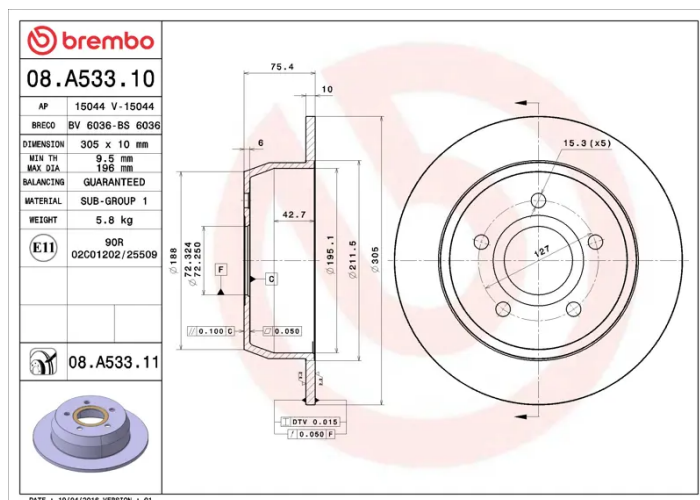

### Technical specifications

EAN code  
**8020584039847**

Axle  
**Rear**

Diameter Ø  
**305 mm**

Thickness (TH)  
**10 mm**

Height (A)  
**75 mm**

Number of holes (C)  
**5**

Brake disc type  
**Solid**

Centering (B)  
**72 mm**

Min. thickness  
**9,5 mm**

COMPATIBLE VEHICLES