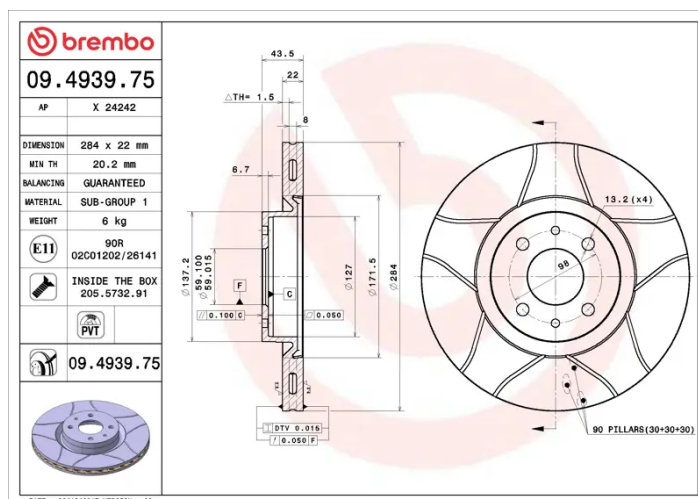

- ✓ Brembo quality
- ✓ ECE-R90 certificate
- ✓ Performance
- ✓ Sports driving
- ✓ Sporty look
- ✓ Anti-corrosion
- ✓ PVT ventilation
- ✓ Fastening screws

Technical specifications

EAN code
8020584011317

Axle
Front

Diameter Ø
284 mm

Thickness (TH)
22 mm

Height (A)
44 mm

Number of holes (C)
4

Brake disc type
Ventilated

Centering (B)
59 mm

Min. thickness
20,2 mm

Tightening torque
98 Nm