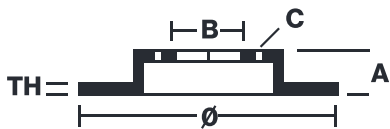

Technical specifications

EAN code
8020584015100

Axle
Front

Diameter Ø
312 mm

Thickness (TH)
25 mm

Height (A)
34 mm

Number of holes (C)
5

Brake disc type
Ventilated

Centering (B)
65 mm

Min. thickness
23 mm

Tightening torque
120 Nm