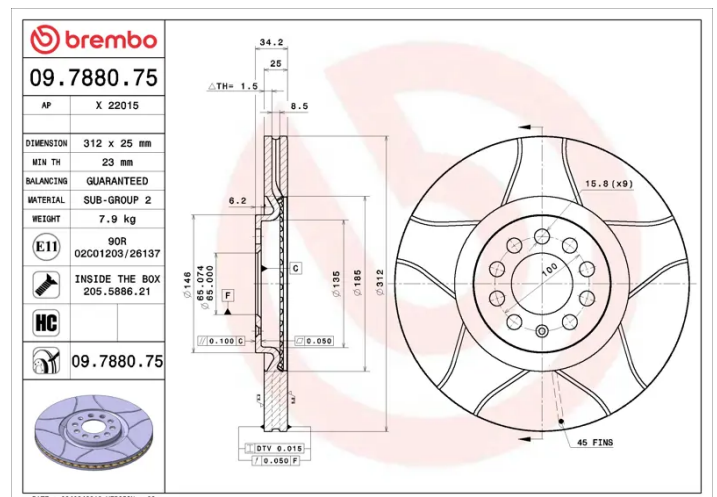

- ✓ Brembo quality
- ✓ ECE-R90 certificate
- ✓ Performance
- ✓ Sports driving
- ✓ Sporty look
- ✓ High carbon
- ✓ Anti-corrosion
- ✓ Fastening screws

Technical specifications

EAN code
8020584015100

Axle
Front

Diameter Ø
312 mm

Thickness (TH)
25 mm

Height (A)
34 mm

Number of holes (C)
5

Brake disc type
Ventilated

Centering (B)
65 mm

Min. thickness
23 mm

Tightening torque
120 Nm