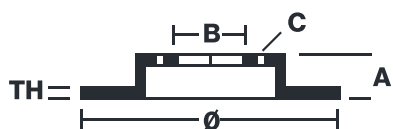

BRAKE DISC MAX

09.9145.75

The **09.9145.75 Max** brake disc is synonymous with reliability

The Brembo Max brake disc features grooves on the braking surface. The special shape of the grooves generates greater fading resistance and constant renewal of friction material, quickly restoring optimum braking conditions. The UV paint completes the sporty look.

- ✓ Brembo quality
- ✓ ECE-R90 certificate
- ✓ Performance
- ✓ Sports driving
- ✓ Sporty look
- ✓ Anti-corrosion
- ✓ Fastening screws

Technical specifications

EAN code
8020584015162

Axle
Front

Diameter Ø
288 mm