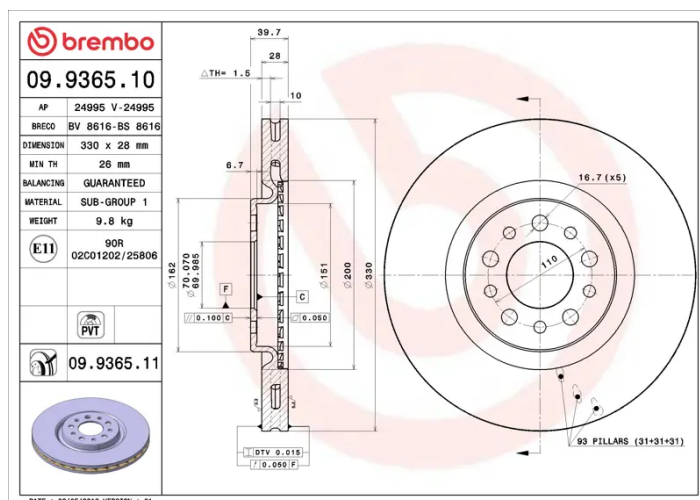

### Technical specifications

EAN code  
**8020584936511**

Axle  
**Front**

Diameter Ø  
**330 mm**

Thickness (TH)  
**28 mm**

Height (A)  
**40 mm**

Number of holes (C)  
**5**

Brake disc type  
**Ventilated**

Centering (B)  
**70 mm**

Min. thickness  
**26 mm**

Tightening torque  
**120 Nm**

COMPATIBLE VEHICLES