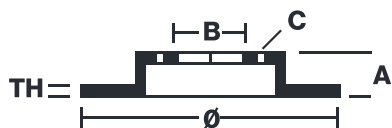

BRAKE DISC XTRA

09.9365.2X

The 09.9365.2X Xtra brake disc is synonymous with reliability

The Brembo Xtra brake disc features holes on the braking surface. The holes are designed to improve the cooling of the braking system, to generate greater fading resistance and grip in the initial stages of braking. The sports look is also enhanced by the presence of the UV paint.

- ✓ Brembo quality
- ✓ ECE-R90 certificate
- ✓ Performance
- ✓ Sports driving
- ✓ Sporty look
- ✓ High carbon
- ✓ Anti-corrosion
- ✓ PVT ventilation

Technical specifications

EAN code
8020584217559

Axle
Front

Diameter Ø
330 mm

Thickness (TH)
28 mm

Height (A)
40 mm

Number of holes (C)
5

Brake disc type
Ventilated

Centering (B)
70 mm

Min. thickness
26,5 mm

Tightening torque
120 Nm