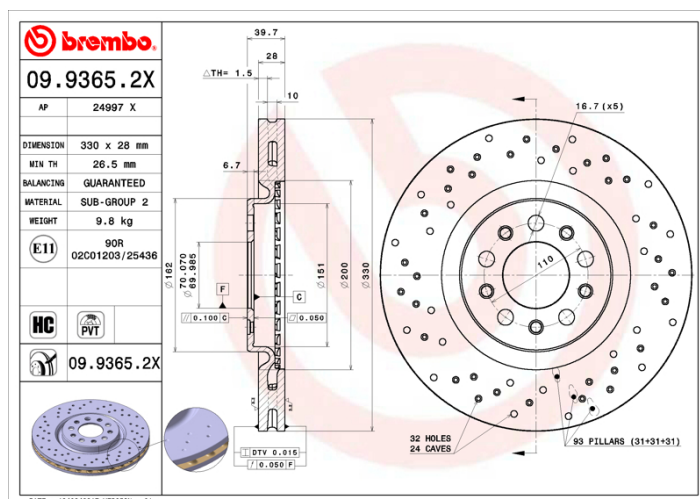

- ✓ Brembo quality
- ✓ ECE-R90 certificate
- ✓ Performance
- ✓ Sports driving
- ✓ Sporty look
- ✓ High carbon
- ✓ Anti-corrosion
- ✓ PVT ventilation

Technical specifications

EAN code
8020584217559

Axle
Front

Diameter Ø
330 mm

Thickness (TH)
28 mm

Height (A)
40 mm

Number of holes (C)
5

Brake disc type
Ventilated

Centering (B)
70 mm

Min. thickness
26,5 mm

Tightening torque
120 Nm