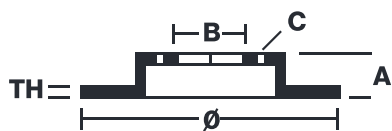

BRAKE DISC

09.9626.14

The **09.9626.14** brake disc is synonymous with reliability

The Brembo brake disc is fully interchangeable with an Original Equipment brake disc. The control of the entire production cycle allows Brembo to offer brake discs with outstanding performance levels, reliability, durability and comfort in all conditions of use. All Brembo brake discs are accompanied by the ECE-R90 homologation.

- ✓ OE-equivalent
- ✓ Brembo quality
- ✓ ECE-R90 certificate
- ✓ Safety

Technical specifications

EAN code
8020584962619

Axle
Front

Diameter Ø
284 mm

Thickness (TH)
22 mm

Height (A)
39 mm

Number of holes (C)
4