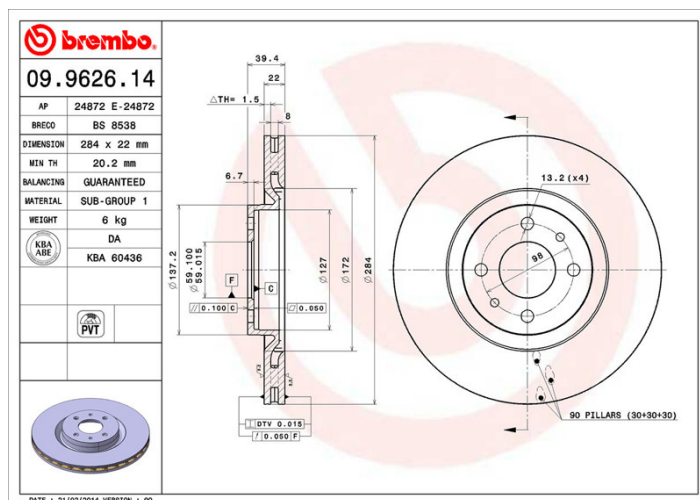

- ✓ OE-equivalent
- ✓ Brembo quality
- ✓ ECE-R90 certificate
- ✓ Safety

Technical specifications

EAN code
8020584962619

Axle
Front

Diameter Ø
284 mm

Thickness (TH)
22 mm

Height (A)
39 mm

Number of holes (C)
4

Brake disc type
Ventilated

Centering (B)
59 mm

Min. thickness
20,2 mm

Tightening torque
86 Nm

COMPATIBLE VEHICLES

COMPATIBLE OE PART NUMBERS

60811890 ALFA ROMEO

60812067 ALFA ROMEO