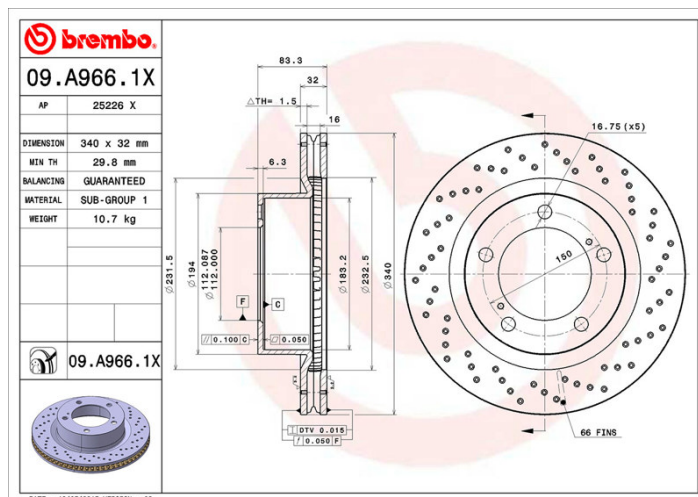

### Technical specifications

EAN code  
**8020584217757**

Axle  
**Front**

Diameter Ø  
**340 mm**

Thickness (TH)  
**32 mm**

Height (A)  
**83 mm**

Number of holes (C)  
**5**

Brake disc type  
**Ventilated**

Centering (B)  
**112 mm**

Min. thickness  
**29,8 mm**

Tightening torque  
**112 Nm**

COMPATIBLE VEHICLES