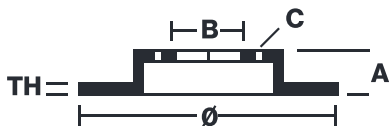

## 09.A966.1X

The 09.A966.1X Xtra brake disc is synonymous with reliability

The Brembo Xtra brake disc features holes on the braking surface. The holes are designed to improve the cooling of the braking system, to generate greater fading resistance and grip in the initial stages of braking. The sports look is also enhanced by the presence of the UV paint.

### Technical specifications

EAN code  
**8020584217757**

Axle  
**Front**

Diameter Ø  
**340 mm**

Thickness (TH)  
**32 mm**

Height (A)  
**83 mm**

Number of holes (C)  
**5**

Brake disc type  
**Ventilated**