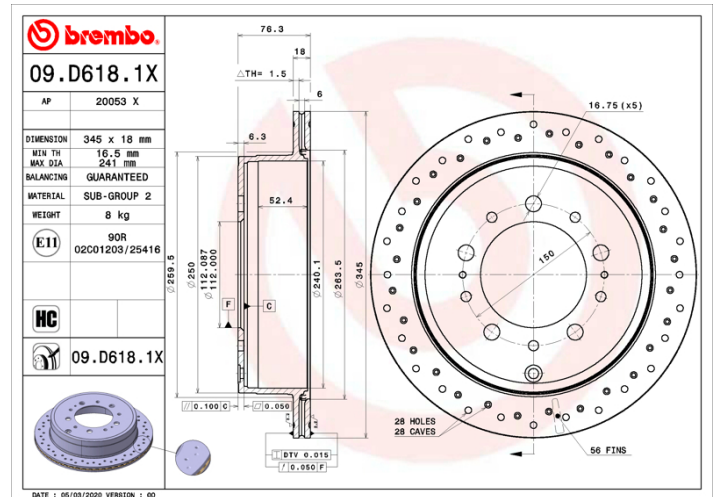

- ✓ Brembo quality
- ✓ ECE-R90 certificate
- ✓ Performance
- ✓ Sports driving
- ✓ Sporty look
- ✓ High carbon
- ✓ Anti-corrosion

Technical specifications

EAN code
8020584312483

Axle
Rear

Diameter \varnothing
345 mm

Thickness (TH)
18 mm

Height (A)
76 mm

Number of holes (C)
5

Brake disc type
Ventilated

Centering (B)
112 mm

Min. thickness
16,5 mm

COMPATIBLE VEHICLES

COMPATIBLE OE PART NUMBERS