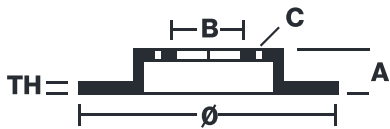

BRAKE DISC XTRA

09.D618.1X

The 09.D618.1X Xtra brake disc is synonymous with reliability

The Brembo Xtra brake disc features holes on the braking surface. The holes are designed to improve the cooling of the braking system, to generate greater fading resistance and grip in the initial stages of braking. The sports look is also enhanced by the presence of the UV paint.

- ✓ Brembo quality
- ✓ ECE-R90 certificate
- ✓ Performance
- ✓ Sports driving
- ✓ Sporty look
- ✓ High carbon
- ✓ Anti-corrosion

Technical specifications

EAN code
8020584312483

Axle
Rear

Diameter \varnothing
345 mm