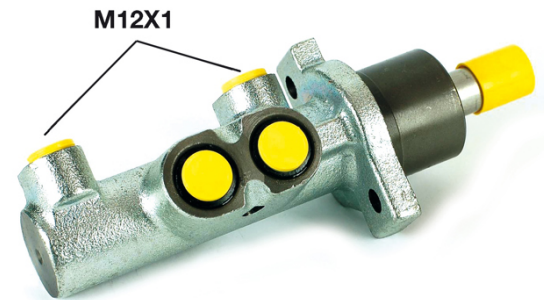

# CLUTCH MASTER CYLINDER

## M 85 020

The M 85 020 brake master cylinder is synonymous with reliability

For the braking system to work well, all the components of the brake master cylinder must meet the highest standards of quality and strength. All Brembo brake master cylinders are subjected to complete in-line checks which guarantee conformity to the strictest standards.

### Technical specifications

EAN code	Axle	Diameter
8432509612705		23,81 mm
Threading	Braking system	Material
12 x 1 (2)	Bosch	Aluminium

COMPATIBLE VEHICLES