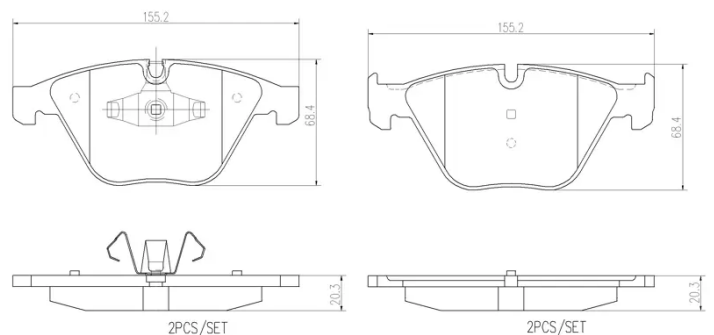

- ✓ Brembo quality
- ✓ ECE-R90 certificate
- ✓ Safety
- ✓ Performance
- ✓ Dust reduction
- ✓ Comfort
- ✓ With accessories

Technical specifications

EAN code
8020584130759

Axle
Front

Thickness
20 mm

Width
155 mm

Height
68 mm

Braking system
Teves

Wear indicator
Prepared for wear indicator

WVA number
23313,24255

Accessories
**With accessories
With anti-squeal shim
With piston clip**

COMPATIBLE VEHICLES

COMPATIBLE OE PART NUMBERS