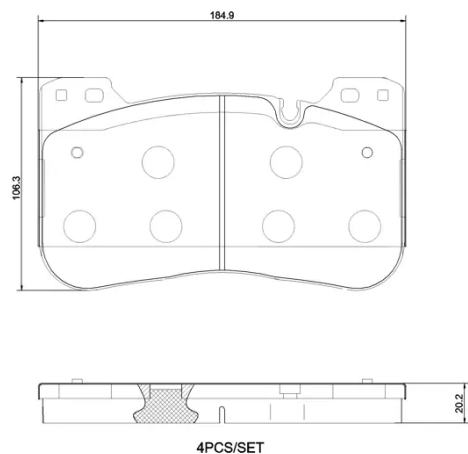

- ✓ OE-equivalent
- ✓ Brembo quality
- ✓ Safety
- ✓ Comfort
- ✓ Durability
- ✓ Dust reduction
- ✓ With accessories

Technical specifications

EAN code	Axle	Thickness
8020584118870	Front	20 mm
Width	Height	Braking system
185 mm	106 mm	Brembo
Wear indicator	WVA number	Accessories
Prepared for wear indicator	22441	With anti-squeal shim