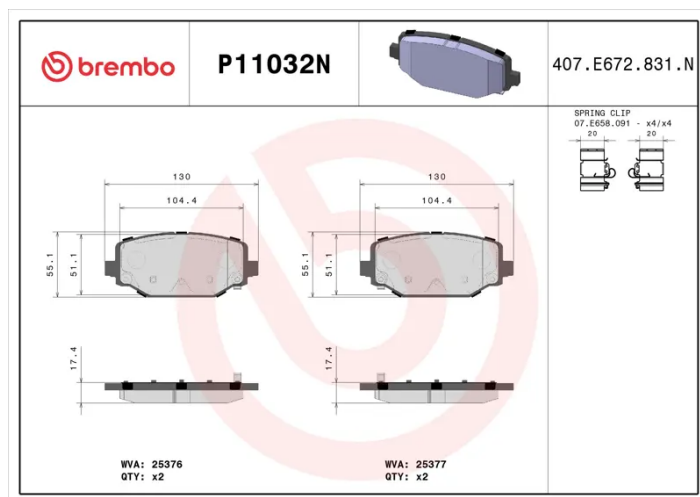

## Technical specifications

EAN code <b>8020584081389</b>	Axle <b>Rear</b>	Thickness <b>17 mm</b>
Width <b>130 mm</b>	Height <b>55 mm</b>	Braking system <b>TRW</b>
Wear indicator <b>Acoustic</b>	WVA number <b>25376,25377</b>	Accessories <b>With anti-squeal shim</b>