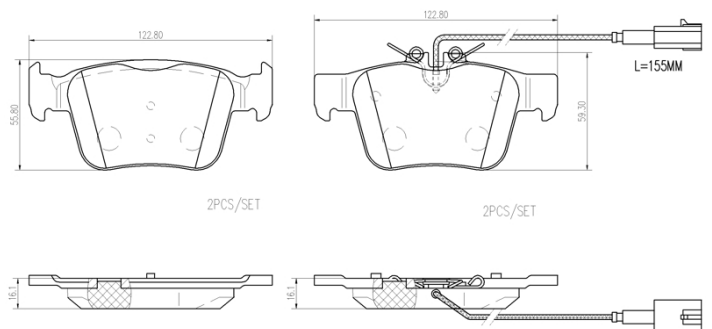

- ✓ OE-equivalent
- ✓ Brembo quality
- ✓ Safety
- ✓ Comfort
- ✓ Durability
- ✓ Dust reduction
- ✓ With accessories

Technical specifications

EAN code 8020584115152	Axle Rear	Thickness 16 mm
Width 123 mm	Height 56 mm	Braking system Teves
Wear indicator Electric	WVA number 22604,22605	Accessories With anti-squeal shim