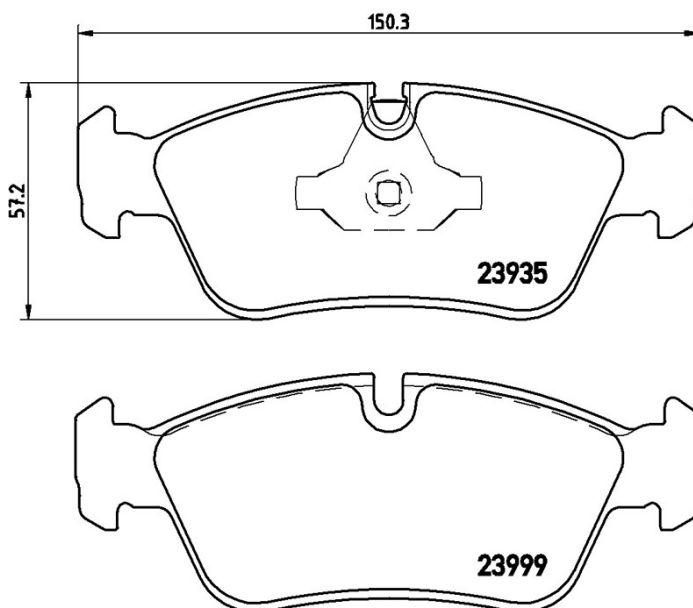

BRAKE PAD XTRA

P 06 035X

The P 06 035X Xtra brake pad is synonymous with reliability

Brembo Xtra brake pads, developed to enhance the advantages of the Xtra and Max discs, are made using the special BRM X L01 compound which consists of more than 30 different components. Compared with the compound used for original-equivalent pads, the new solution assures a higher friction coefficient, which translates to more precise and stable braking, at both high and low temperatures. All this makes for greater driving comfort and improved pedal modularity, without compromising the product's mileage output.

- ✓ OE-equivalent
- ✓ Brembo quality
- ✓ ECE-R90 certificate
- ✓ Safety
- ✓ Performance
- ✓ Sports driving

Technical specifications

EAN code	Axle	Thickness
8020584068496	Front	18 mm
Width	Height	Braking system
150 mm	57 mm	Teves
Wear indicator	WVA number	
Prepared for wear indicator	23935,23999	