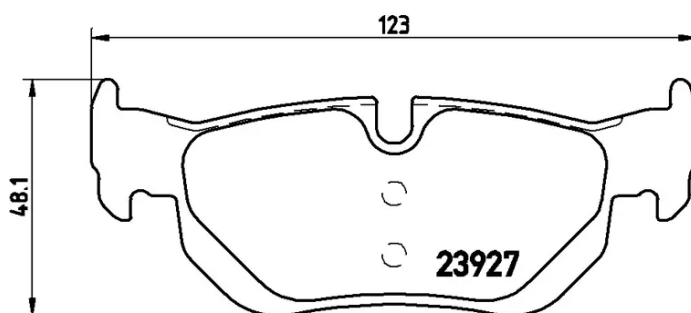

BRAKE PAD

P 06 038

The P 06 038 brake pad is synonymous with reliability

The Brembo brake pad guarantees ultimate safety when braking thanks to the use of more than 100 different compounds, designed according to the type of vehicle and use. Stopping distances reduced to a minimum, maximum driving comfort and silent operation are the most important features of Brembo materials. Brembo brake pads are supplied together with an extensive range of accessories and assembly kits for professional-standard installation.

- ✓ OE-equivalent
- ✓ Brembo quality
- ✓ ECE-R90 certificate
- ✓ Safety
- ✓ Performance
- ✓ Comfort
- ✓ With accessories

Technical specifications

EAN code 8020584059364	Axle Rear	Thickness 17 mm
Width 123 mm	Height 48 mm	Braking system Teves
Wear indicator Prepared for wear indicator	WVA number 23926,23927,24226	Accessories With accessories With anti-squeal shim With piston clip