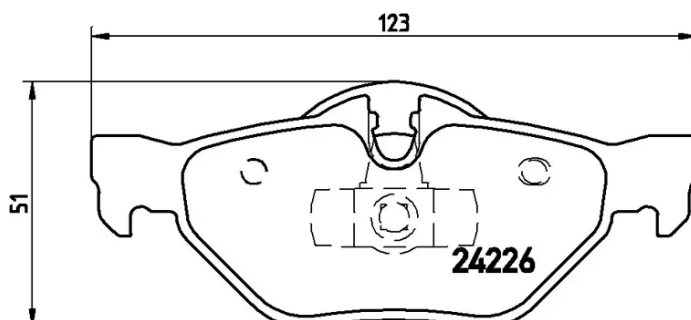

BRAKE PAD

P 06 038

The P 06 038 brake pad is synonymous with reliability

The Brembo brake pad guarantees ultimate safety when braking thanks to the use of more than 100 different compounds, designed according to the type of vehicle and use. Stopping distances reduced to a minimum, maximum driving comfort and silent operation are the most important features of Brembo materials. Brembo brake pads are supplied together with an extensive range of accessories and assembly kits for professional-standard installation.

- ✓ OE-equivalent
- ✓ Brembo quality
- ✓ ECE-R90 certificate
- ✓ Safety
- ✓ Performance
- ✓ Comfort
- ✓ With accessories

Technical specifications

EAN code 8020584059364	Axle Rear	Thickness 17 mm
Width 123 mm	Height 48 mm	Braking system Teves
Wear indicator Prepared for wear indicator	WVA number 23926,23927,24226	Accessories With accessories With anti-squeal shim With piston clip