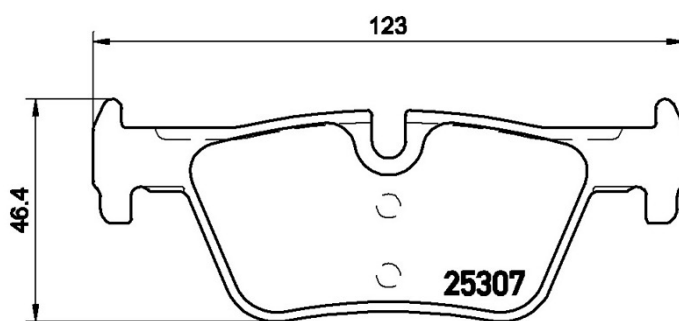

BRAKE PAD XTRA

P 06 071X

The P 06 071X Xtra brake pad is synonymous with reliability

Brembo Xtra brake pads, developed to enhance the advantages of the Xtra and Max discs, are made using the special BRM X L01 compound which consists of more than 30 different components. Compared with the compound used for original-equivalent pads, the new solution assures a higher friction coefficient, which translates to more precise and stable braking, at both high and low temperatures. All this makes for greater driving comfort and improved pedal modularity, without compromising the product's mileage output.

- ✓ OE-equivalent
- ✓ Brembo quality
- ✓ ECE-R90 certificate
- ✓ Safety
- ✓ Performance
- ✓ Sports driving

Technical specifications

EAN code	Axle	Thickness
8020584068625	Rear	17 mm
Width	Height	Braking system
123 mm	45 mm	Teves
Wear indicator	WVA number	
Prepared for wear indicator	25307,25308	