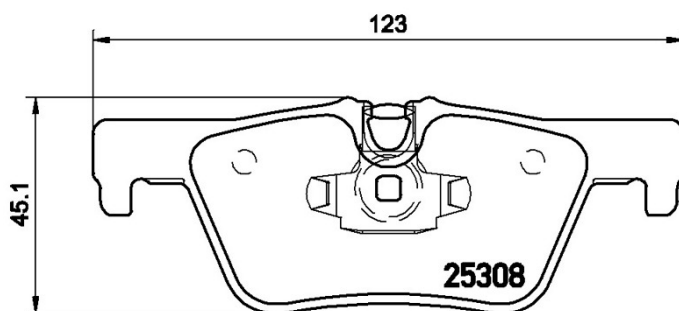

BRAKE PAD XTRA

P 06 071X

The P 06 071X Xtra brake pad is synonymous with reliability

Brembo Xtra brake pads, developed to enhance the advantages of the Xtra and Max discs, are made using the special BRM X L01 compound which consists of more than 30 different components. Compared with the compound used for original-equivalent pads, the new solution assures a higher friction coefficient, which translates to more precise and stable braking, at both high and low temperatures. All this makes for greater driving comfort and improved pedal modularity, without compromising the product's mileage output.

- ✓ OE-equivalent
- ✓ Brembo quality
- ✓ ECE-R90 certificate
- ✓ Safety
- ✓ Performance
- ✓ Sports driving

Technical specifications

EAN code	Axle	Thickness
8020584068625	Rear	17 mm
Width	Height	Braking system
123 mm	45 mm	Teves
Wear indicator	WVA number	
Prepared for wear indicator	25307,25308	