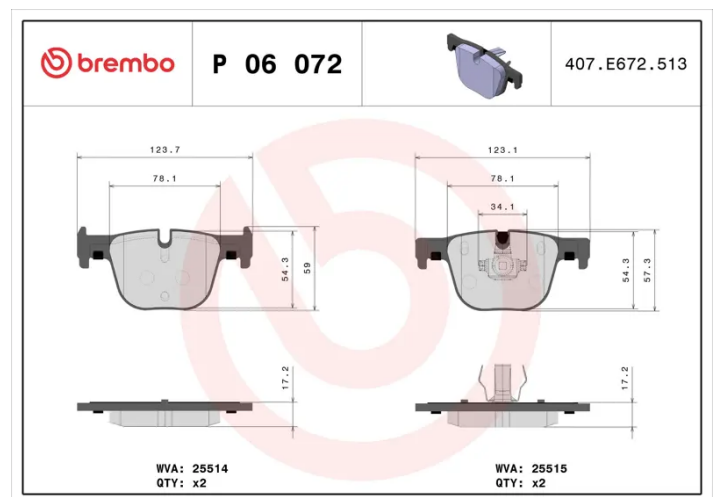

- ✓ OE-equivalent
- ✓ Brembo quality
- ✓ ECE-R90 certificate
- ✓ Safety
- ✓ Performance
- ✓ Comfort
- ✓ With accessories

Technical specifications

EAN code
8020584083789

Axle
Rear

Thickness
18 mm

Width
124 mm

Height
57 mm

Braking system
Teves

Wear indicator
Prepared for wear indicator

WVA number
25514,25515

Accessories
**With accessories
With anti-squeal shim
With piston clip**

COMPATIBLE VEHICLES

COMPATIBLE OE PART NUMBERS