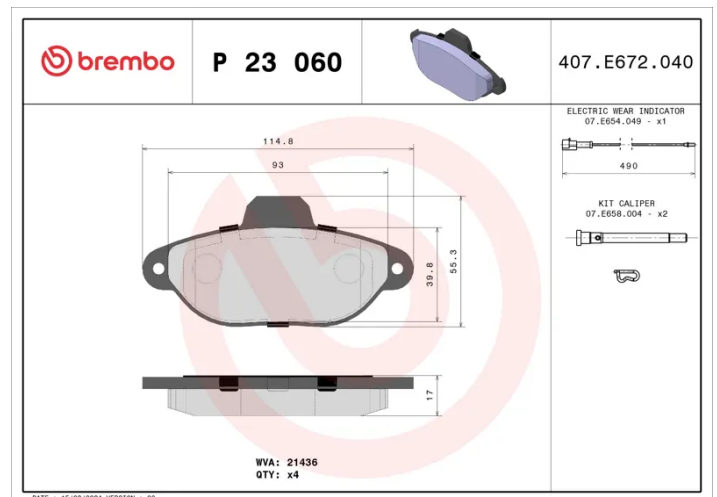

BRAKE PAD

P 23 060

The P 23 060 brake pad is synonymous with reliability

The Brembo brake pad guarantees ultimate safety when braking thanks to the use of more than 100 different compounds, designed according to the type of vehicle and use. Stopping distances reduced to a minimum, maximum driving comfort and silent operation are the most important features of Brembo materials. Brembo brake pads are supplied together with an extensive range of accessories and assembly kits for professional-standard installation.

- ✓ OE-equivalent
- ✓ Brembo quality
- ✓ ECE-R90 certificate
- ✓ Safety
- ✓ Performance
- ✓ Comfort
- ✓ With accessories

Technical specifications

EAN code 8020584051306	Axle Front	Thickness 17 mm
Width 115 mm	Height 55 mm	Braking system Bendix
Wear indicator Electric	WVA number 21436	Accessories With accessories