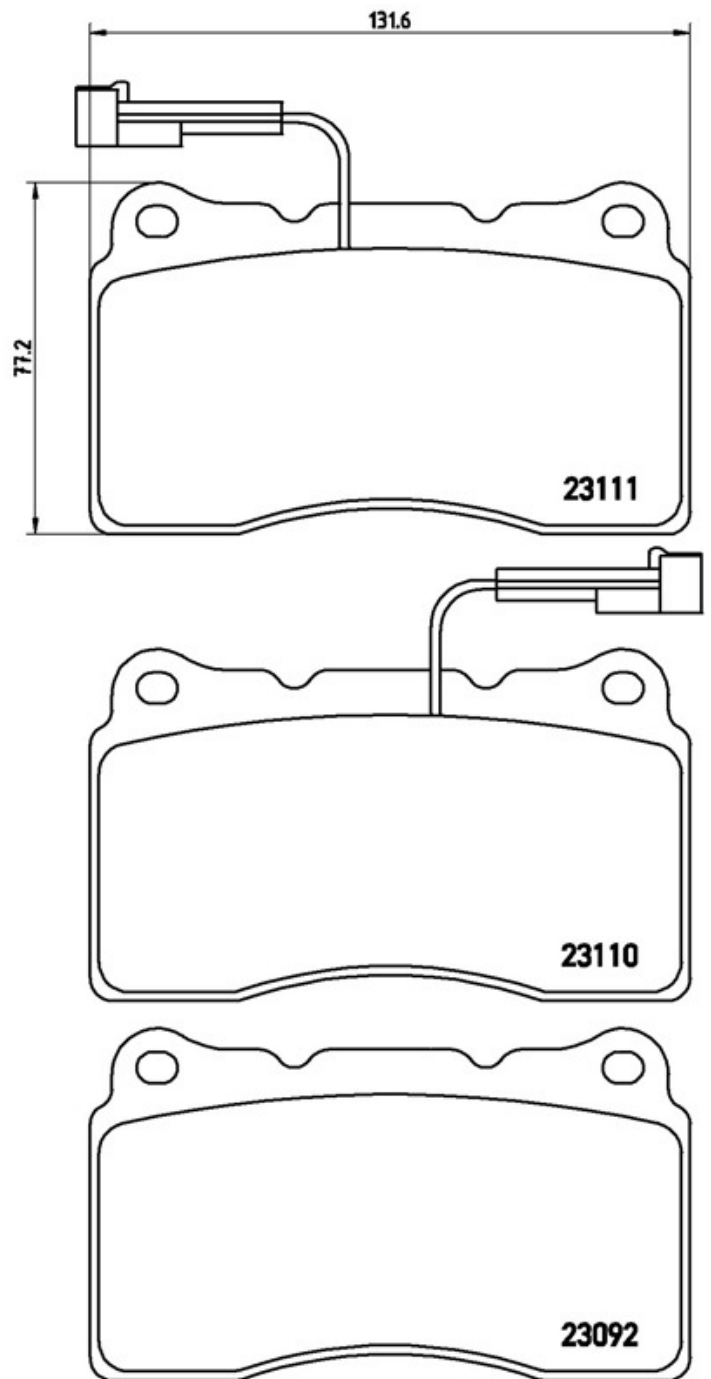

## Technical specifications

EAN code	Axle	Thickness
<b>8020584051481</b>	<b>Front</b>	<b>16 mm</b>
Width	Height	Braking system
<b>132 mm</b>	<b>77 mm</b>	<b>Brembo</b>
Wear indicator	WVA number	
<b>Electric</b>	<b>23092,23110,23111</b>	