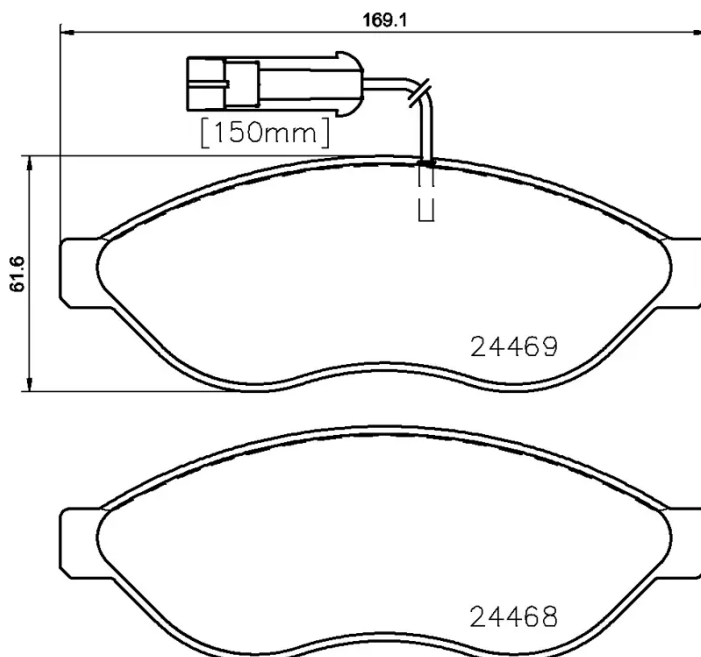

## GREENANCE BRAKE PAD P 23 143G

The brake pad P 23 143G to be combined with the Greenance brake disc

The Beyond Greenance brake pad in combination with the Greenance brake disc will reduce PM10 and PM2.5 fine particulate emissions, limiting the environmental footprint of your driving. This brake pad is part of the Beyond Greenance Kit, to guarantee superior resistance to wear and therefore longer durability of components.

### Technical specifications

EAN code <b>8020584125144</b>	Axle <b>Front</b>	Thickness <b>19 mm</b>
Width <b>169 mm</b>	Height <b>62 mm</b>	Braking system <b>Brembo</b>
Wear indicator <b>Electric</b>	WVA number <b>24468,24469</b>	Accessories <b>With accessories With anti-squeal shim With brake caliper bolts</b>