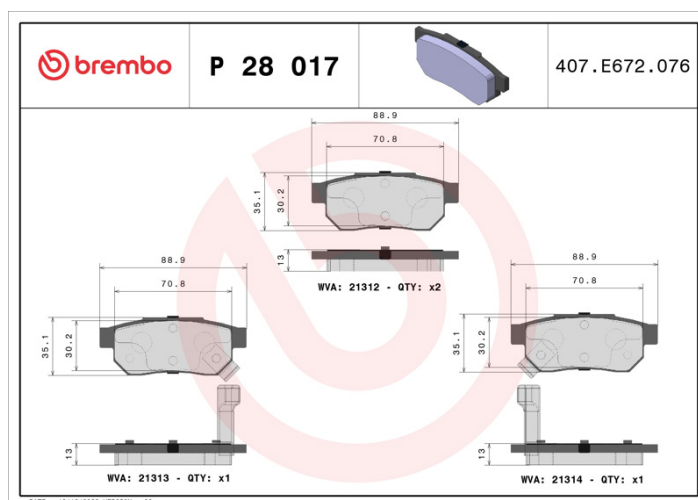

## P 28 017

The P 28 017 brake pad is synonymous with reliability

The Brembo brake pad guarantees ultimate safety when braking thanks to the use of more than 100 different compounds, designed according to the type of vehicle and use. Stopping distances reduced to a minimum, maximum driving comfort and silent operation are the most important features of Brembo materials. Brembo brake pads are supplied together with an extensive range of accessories and assembly kits for professional-standard installation.

### Technical specifications

EAN code	Axle	Thickness
<b>8020584052518</b>	<b>Rear</b>	<b>13 mm</b>
Width	Height	Braking system
<b>89 mm</b>	<b>35 mm</b>	<b>Akebono</b>
Wear indicator	WVA number	
<b>Acoustic</b>	<b>21312,21314,21313</b>	