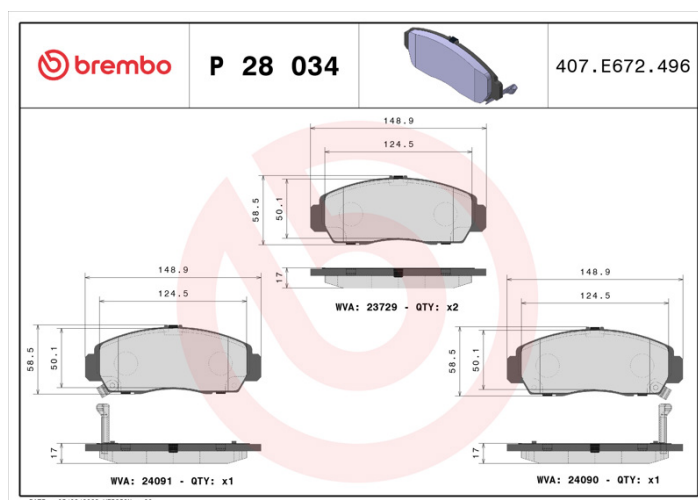

BRAKE PAD

P 28 034

The P 28 034 brake pad is synonymous with reliability

The Brembo brake pad guarantees ultimate safety when braking thanks to the use of more than 100 different compounds, designed according to the type of vehicle and use. Stopping distances reduced to a minimum, maximum driving comfort and silent operation are the most important features of Brembo materials. Brembo brake pads are supplied together with an extensive range of accessories and assembly kits for professional-standard installation.

- ✓ OE-equivalent
- ✓ Brembo quality
- ✓ ECE-R90 certificate
- ✓ Safety
- ✓ Performance
- ✓ Comfort

Technical specifications

EAN code	Axle	Thickness
8020584052686	Front	17 mm
Width	Height	Braking system
149 mm	59 mm	Nissin
Wear indicator	WVA number	
Acoustic	24090,24091,23729	