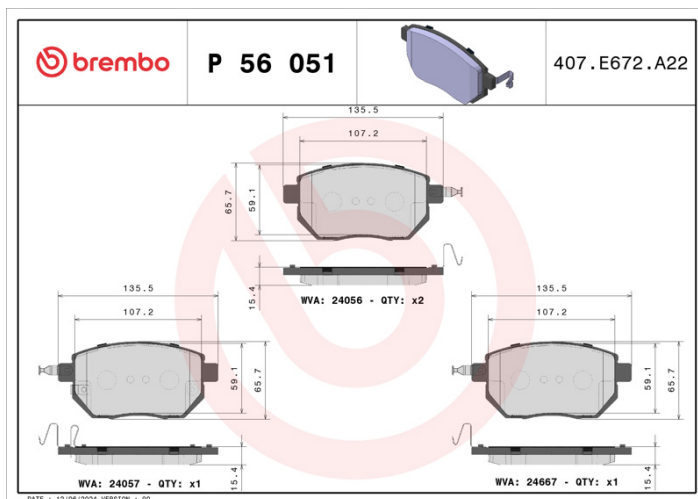

BRAKE PAD

P 56 051

The P 56 051 brake pad is synonymous with reliability

The Brembo brake pad guarantees ultimate safety when braking thanks to the use of more than 100 different compounds, designed according to the type of vehicle and use. Stopping distances reduced to a minimum, maximum driving comfort and silent operation are the most important features of Brembo materials. Brembo brake pads are supplied together with an extensive range of accessories and assembly kits for professional-standard installation.

- ✓ OE-equivalent
- ✓ Brembo quality
- ✓ ECE-R90 certificate
- ✓ Safety
- ✓ Performance
- ✓ Comfort

Technical specifications

EAN code	Axle	Thickness
8020584055311	Front	16 mm
Width	Height	Braking system
136 mm	66 mm	Tokico
Wear indicator	WVA number	
Acoustic	24667,24056,24057	