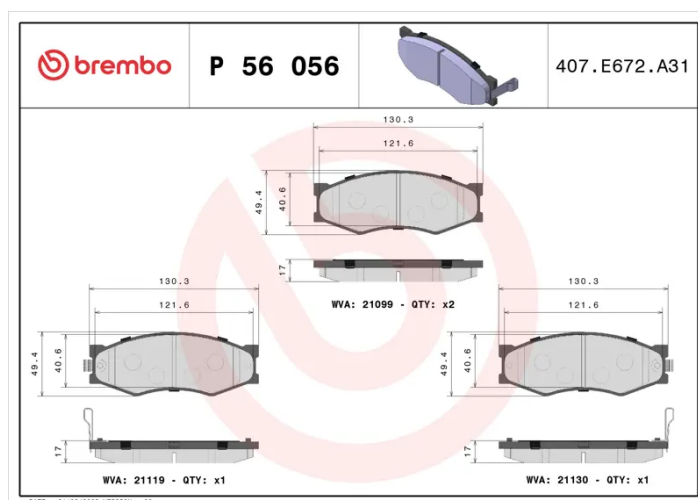

BRAKE PAD

P 56 056

The P 56 056 brake pad is synonymous with reliability

The Brembo brake pad guarantees ultimate safety when braking thanks to the use of more than 100 different compounds, designed according to the type of vehicle and use. Stopping distances reduced to a minimum, maximum driving comfort and silent operation are the most important features of Brembo materials. Brembo brake pads are supplied together with an extensive range of accessories and assembly kits for professional-standard installation.

- ✓ OE-equivalent
- ✓ Brembo quality
- ✓ ECE-R90 certificate
- ✓ Safety
- ✓ Performance
- ✓ Comfort

Technical specifications

EAN code 8020584061411	Axle Front	Thickness 17 mm
Width 130 mm	Height 50 mm	Braking system Akebono
Wear indicator Acoustic	WVA number 21130,21119,21099	Accessories With anti-squeal shim