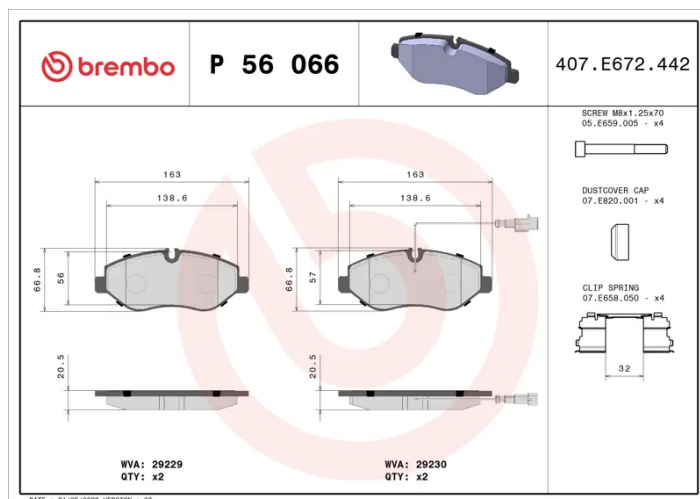

BRAKE PAD

P 56 066

The P 56 066 brake pad is synonymous with reliability

The Brembo brake pad guarantees ultimate safety when braking thanks to the use of more than 100 different compounds, designed according to the type of vehicle and use. Stopping distances reduced to a minimum, maximum driving comfort and silent operation are the most important features of Brembo materials. Brembo brake pads are supplied together with an extensive range of accessories and assembly kits for professional-standard installation.

- ✓ OE-equivalent
- ✓ Brembo quality
- ✓ ECE-R90 certificate
- ✓ Safety
- ✓ Performance
- ✓ Comfort
- ✓ With accessories

Technical specifications

EAN code 8020584061510	Axle Front	Thickness 21 mm
Width 163 mm	Height 67 mm	Braking system Brembo
Wear indicator Electric	WVA number 29229	Accessories With anti-squeal shim With brake caliper bolts With accessories