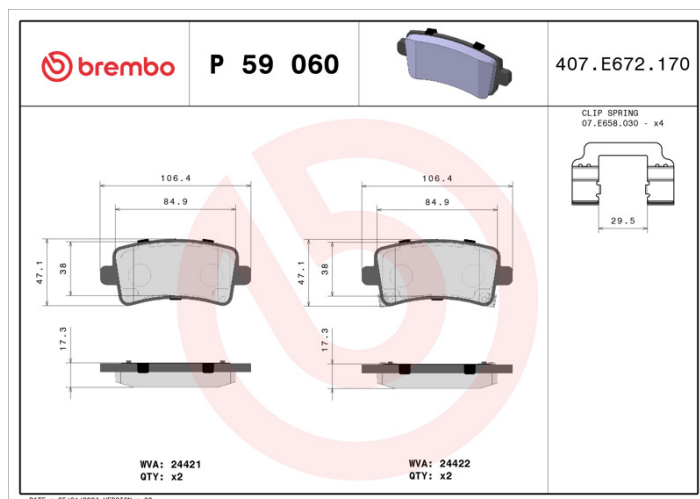

BRAKE PAD

P 59 060

The P 59 060 brake pad is synonymous with reliability

The Brembo brake pad guarantees ultimate safety when braking thanks to the use of more than 100 different compounds, designed according to the type of vehicle and use. Stopping distances reduced to a minimum, maximum driving comfort and silent operation are the most important features of Brembo materials. Brembo brake pads are supplied together with an extensive range of accessories and assembly kits for professional-standard installation.

- ✓ OE-equivalent
- ✓ Brembo quality
- ✓ ECE-R90 certificate
- ✓ Safety
- ✓ Performance
- ✓ Comfort
- ✓ With accessories

Technical specifications

EAN code 8020584090756	Axle Rear	Thickness 17 mm
Width 106 mm	Height 47 mm	Braking system TRW
Wear indicator Acoustic	WVA number 24421,24422	Accessories With accessories