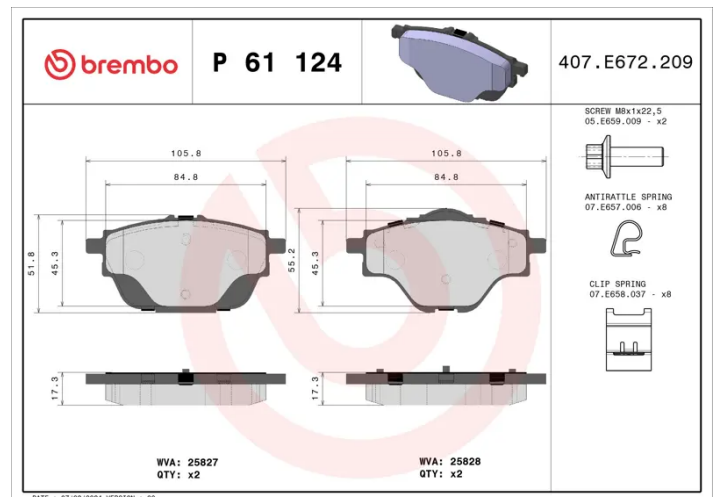

BRAKE PAD

P 61 124

The P 61 124 brake pad is synonymous with reliability

The Brembo brake pad guarantees ultimate safety when braking thanks to the use of more than 100 different compounds, designed according to the type of vehicle and use. Stopping distances reduced to a minimum, maximum driving comfort and silent operation are the most important features of Brembo materials. Brembo brake pads are supplied together with an extensive range of accessories and assembly kits for professional-standard installation.

- ✓ OE-equivalent
- ✓ Brembo quality
- ✓ ECE-R90 certificate
- ✓ Safety
- ✓ Performance
- ✓ Comfort
- ✓ With accessories

Technical specifications

EAN code 8020584111673	Axle Rear	Thickness 17 mm
Width 106 mm	Height 52 mm	Braking system Bosch
Wear indicator Without	WVA number 25828,25827	Accessories With accessories With anti-squeal shim With brake caliper bolts