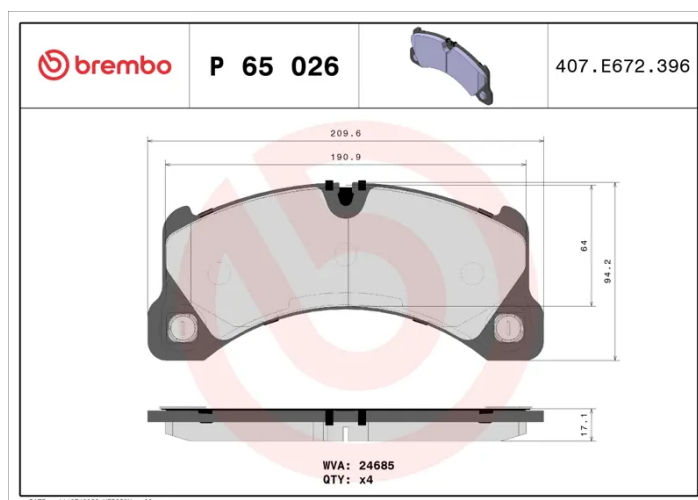

BRAKE PAD

P 65 026

The P 65 026 brake pad is synonymous with reliability

The Brembo brake pad guarantees ultimate safety when braking thanks to the use of more than 100 different compounds, designed according to the type of vehicle and use. Stopping distances reduced to a minimum, maximum driving comfort and silent operation are the most important features of Brembo materials. Brembo brake pads are supplied together with an extensive range of accessories and assembly kits for professional-standard installation.

- ✓ OE-equivalent
- ✓ Brembo quality
- ✓ ECE-R90 certificate
- ✓ Safety
- ✓ Performance
- ✓ Comfort

Technical specifications

EAN code 8020584103647	Axle Front	Thickness 17 mm
Width 210 mm	Height 94 mm	Braking system Brembo
Wear indicator Prepared for wear indicator	WVA number 24685	Accessories With anti-squeal shim