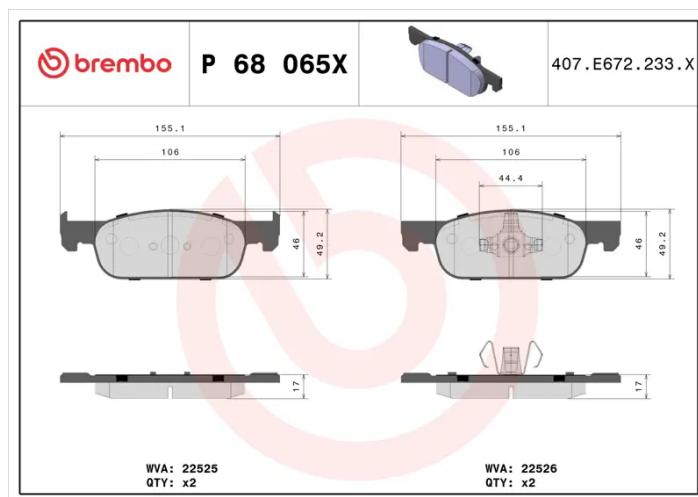

BRAKE PAD XTRA

P 68 065X

The P 68 065X Xtra brake pad is synonymous with reliability

Brembo Xtra brake pads, developed to enhance the advantages of the Xtra and Max discs, are made using the special BRM X L01 compound which consists of more than 30 different components. Compared with the compound used for original-equivalent pads, the new solution assures a higher friction coefficient, which translates to more precise and stable braking, at both high and low temperatures. All this makes for greater driving comfort and improved pedal modularity, without compromising the product's mileage output.

- ✓ OE-equivalent
- ✓ Brembo quality
- ✓ ECE-R90 certificate
- ✓ Safety
- ✓ Performance
- ✓ Sports driving

Technical specifications

EAN code 8020584121801	Axle Front	Thickness 17 mm
Width 155 mm	Height 49 mm	Braking system Teves
Wear indicator Without	WVA number 22526,22525	Accessories With anti-squeal shim