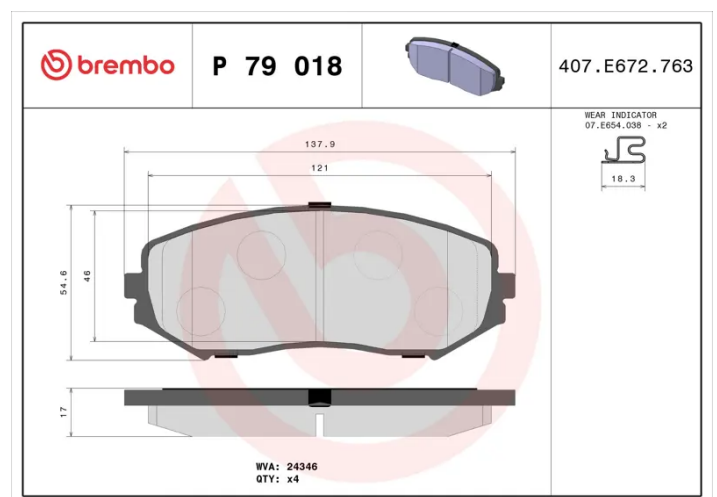

### Technical specifications

EAN code <b>8020584062081</b>	Axle <b>Front</b>	Thickness <b>17 mm</b>
Width <b>138 mm</b>	Height <b>55 mm</b>	Braking system <b>Tokico</b>
Wear indicator <b>Acoustic</b>	WVA number <b>24346</b>	Accessories <b>With anti-squeal shim</b>