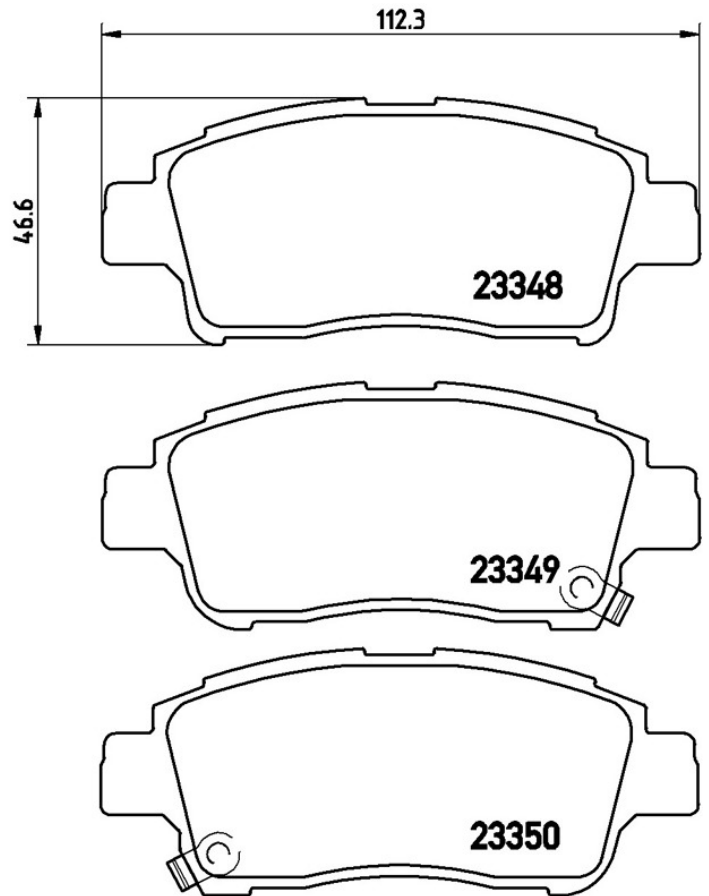

BRAKE PAD

P 83 050

The P 83 050 brake pad is synonymous with reliability

The Brembo brake pad guarantees ultimate safety when braking thanks to the use of more than 100 different compounds, designed according to the type of vehicle and use. Stopping distances reduced to a minimum, maximum driving comfort and silent operation are the most important features of Brembo materials. Brembo brake pads are supplied together with an extensive range of accessories and assembly kits for professional-standard installation.

- ✓ OE-equivalent
- ✓ Brembo quality
- ✓ ECE-R90 certificate
- ✓ Safety
- ✓ Performance
- ✓ Comfort

Technical specifications

EAN code	Axle	Thickness
8020584057858	Front	17 mm
Width	Height	Braking system
112 mm	47 mm	Akebono
Wear indicator	WVA number	
Acoustic	23348,23349,23350	